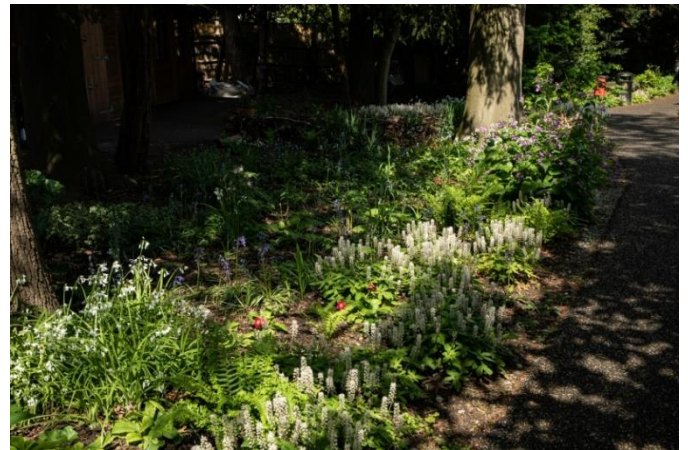

Visit the Wilderness Garden in Shirley

You can visit too for free Mon-Fri 9am-4pm. It's also open 1 Sunday a month. You can get the 466 bus from here. As you face MHA Hall Grange Care Home the garden entrance is on the right. Find out more on their Instagram page – [MHATheWilderness](#)

MHA Hall Grange Care Home, 17 Shirley Church Rd, Croydon CR9 5AL.